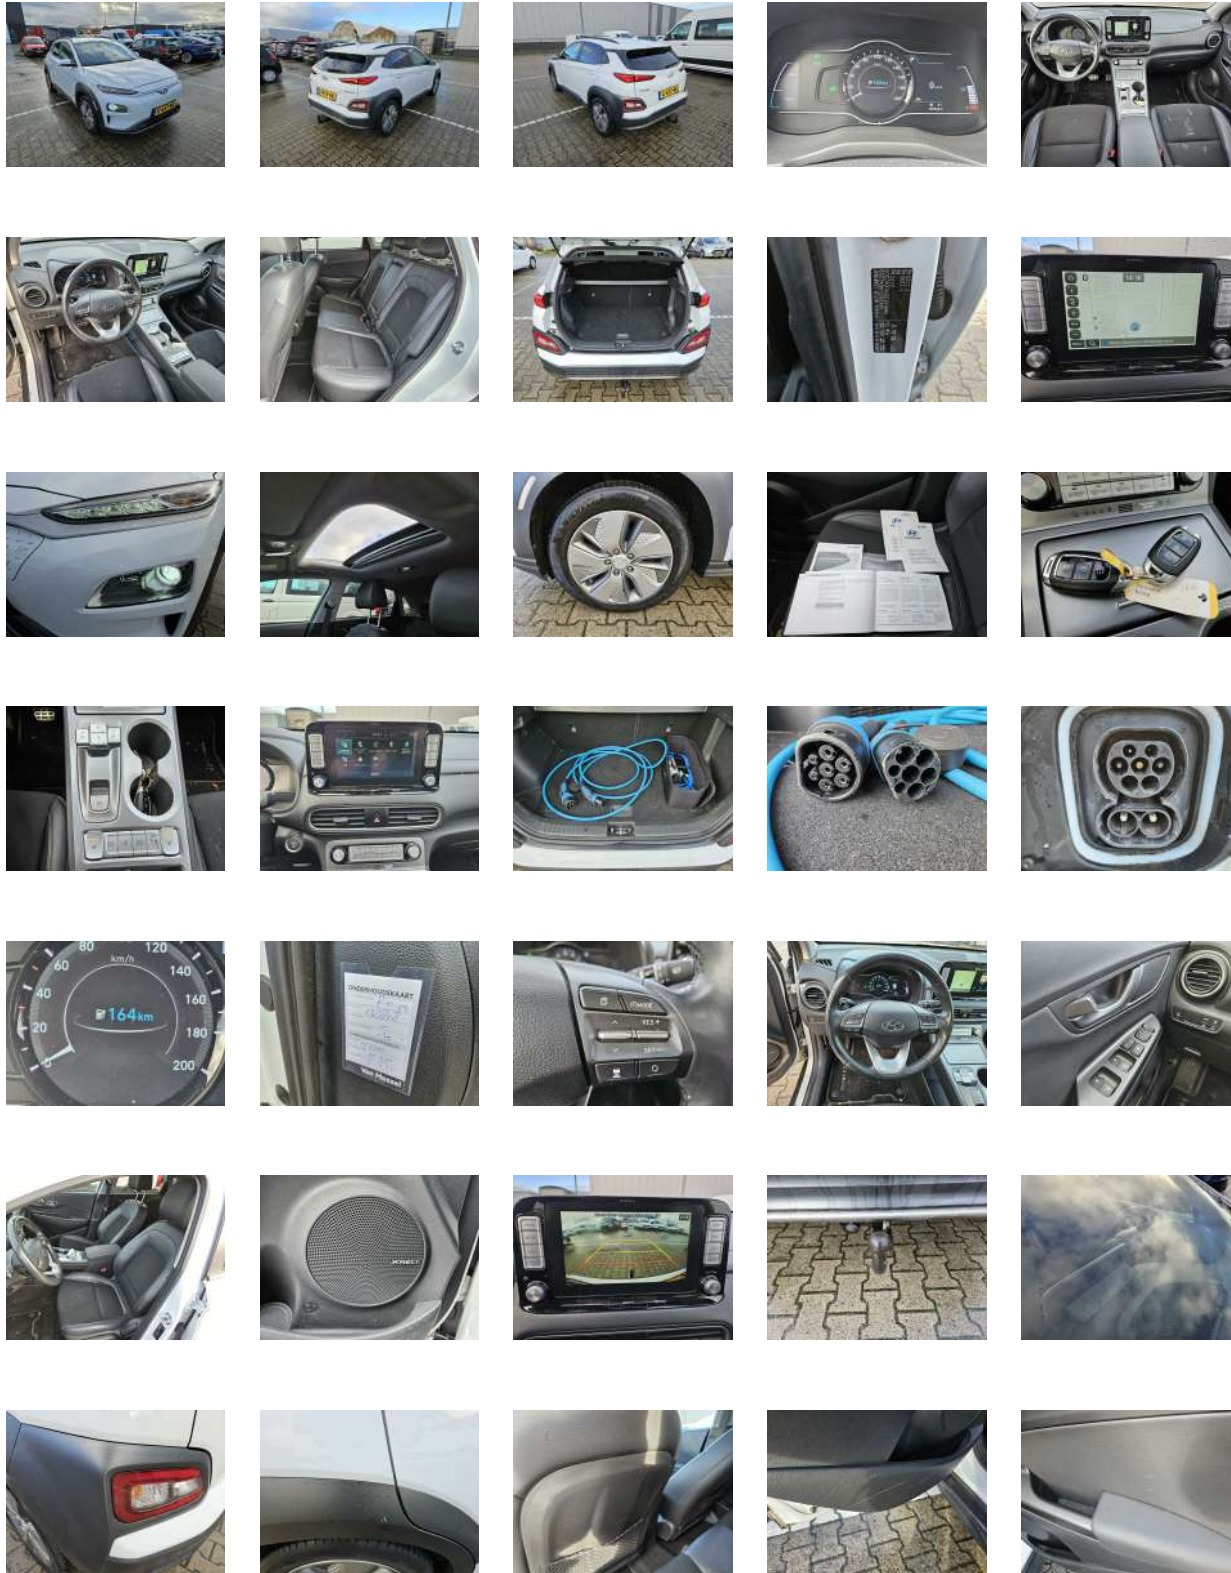

Hyundai Kona EV FASHION 64 KWH - NL

150 KW (204 PS), BEV - battery electric vehicle 100% electric, Automat, 148333 km, , 64,0 kWh, Battery Ownership: Purchase

Emission Measurement Standard NEDC
Strona kierowcy Left
Battery Size 64,0