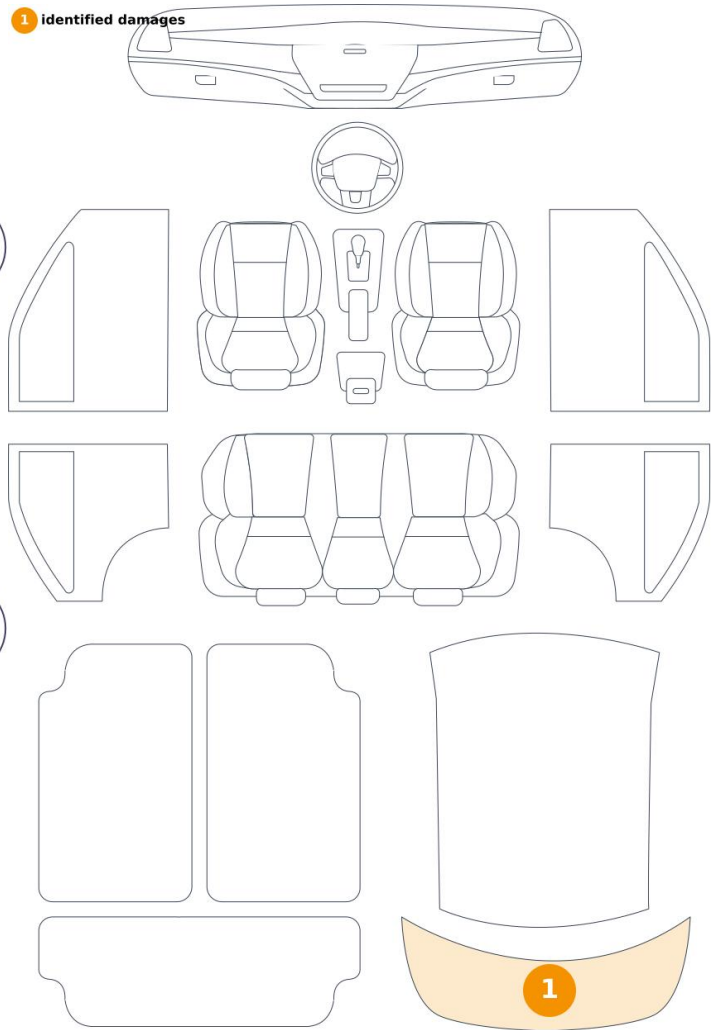

8 identified damages

1 identified damages

Component	Damage	Comments
1 Hood	Paint / Stone Chip	
2 Tailgate Upholstery / Back	Interior / Scratched	
3 Windshield / Front	Paint / Chipping	
4 Bumper / Front	Paint / Scratch / Scuff	
5 Bumper / Back	Paint / Scratch / Scuff	
6 Door / Back Right	Bodywork / Dent / Dent	
7 Door / Back Left	Bodywork / Dent / Dent	
8 Roof	Bodywork / Dent / Dent	
9 Door / Front Left	Bodywork / Dent / Dent	