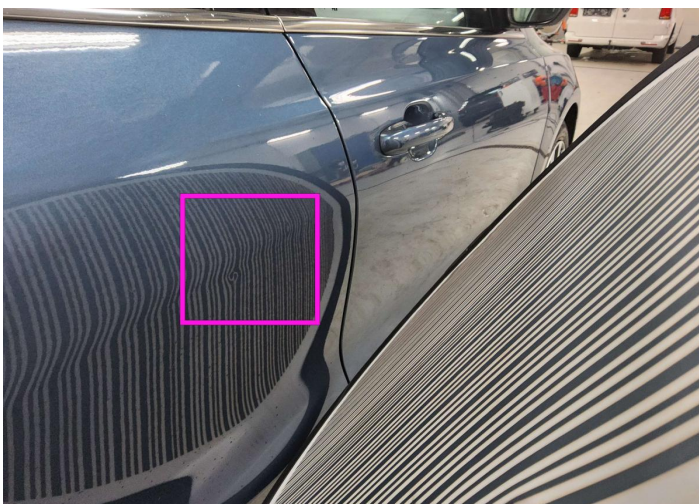

8 identified damages

1 identified damages

Component	Damage	Comments
1 Hood	Paint / Stone Chip	
2 Tailgate Upholstery / Back	Interior / Scratched	
3 Windshield / Front	Paint / Chipping	
4 Bumper / Front	Paint / Scratch / Scuff	
5 Bumper / Back	Paint / Scratch / Scuff	
6 Door / Back Right	Bodywork / Dent / Dent	
7 Door / Back Left	Bodywork / Dent / Dent	
8 Roof	Bodywork / Dent / Dent	
9 Door / Front Left	Bodywork / Dent / Dent	

1. Hood
Paint / Stone Chip -

2. Tailgate Upholstery / Back
Interior / Scratched -

3. Windshield / Front
Paint / Chipping -

4. Bumper / Front
Paint / Scratch / Scuff -

5. Bumper / Back
Paint / Scratch / Scuff -