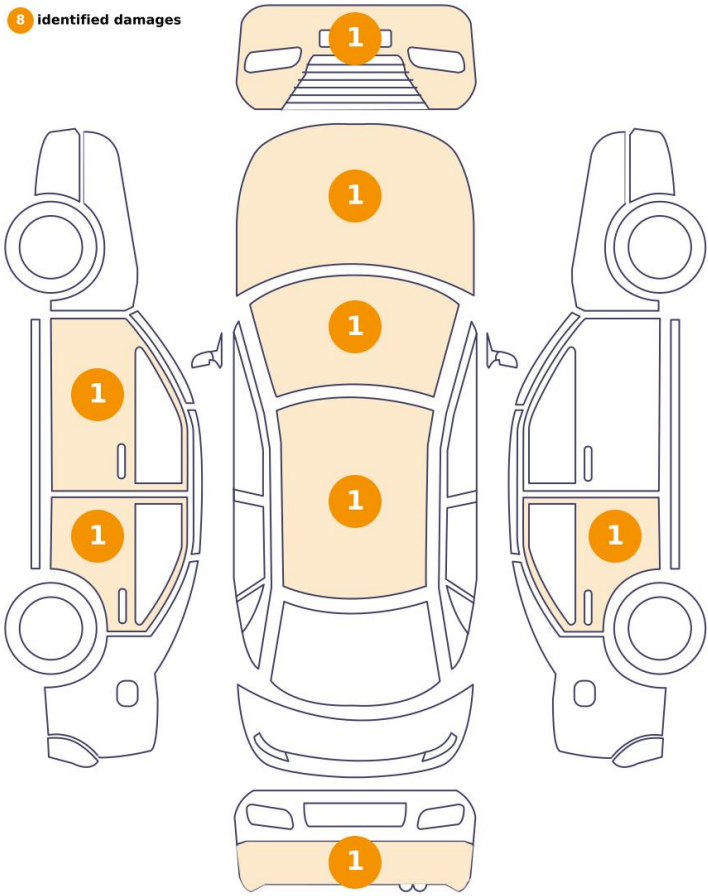

8 identified damages

1 identified damages

Component	Damage	Comments
1 Hood	Paint / Stone Chip	
2 Tailgate Upholstery / Back	Interior / Scratched	
3 Windshield / Front	Paint / Chipping	
4 Bumper / Front	Paint / Scratch / Scuff	
5 Bumper / Back	Paint / Scratch / Scuff	
6 Door / Back Right	Bodywork / Dent / Dent	
7 Door / Back Left	Bodywork / Dent / Dent	
8 Roof	Bodywork / Dent / Dent	
9 Door / Front Left	Bodywork / Dent / Dent	